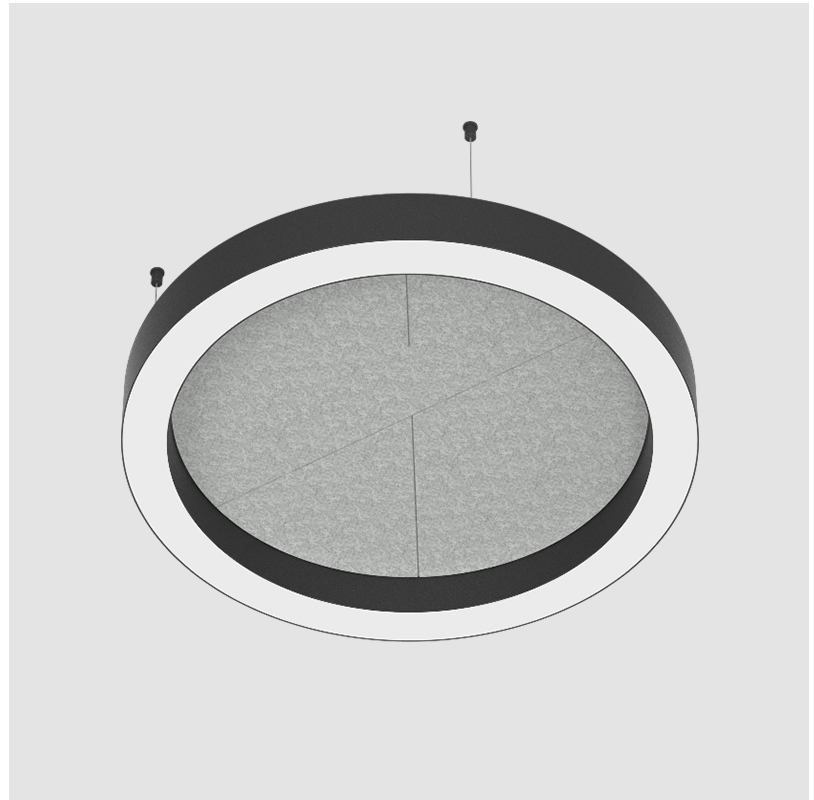

GENERAL

Series: Glorious Slim Acoustic
Brand: Prolicht
Division: Architectural
Mounting Type: Suspension
Mounting Location: Ceiling
Subcategory: Acoustic

PHYSICAL

Shape: Round
Length (mm): 800
Length (in): 31 1/2
Width (mm): 90
Width (in): 3 9/16
Light Distribution: Direct
Weight (kg): 9.026
Weight (lbs): 19.90
Diffuser: PMMA - Opal / Micro-Prism
Fixture Finish: SSR / BKV / CWI / CRY / HAB / UFT / ITA / RUA / FTG / MYG / LOD / PUS / FRO / FUP / KIA / POP / BLS / SPG / MEY / GOH / GUM / CHC / COM / ABZ / JAG / OBR / MOS / ROR
Accent Finish: ANC / ASH / BNA / BTC / BZE / CEL / EGG / EVG / FOG / FOS / FST / FUA / IRI / IRO / KHA / LIC / LIM / MER / MSN / MUS / ONX / PEA / PLU / POL / PPY / RAY / ROY / RST / STE / SWD / TAN / TAU
Fixture Material: Aluminum
Cable Details: 2 000mm / 78 3/4" or 6 000mm / 236 1/4" Transparent Cable

ELECTRICAL

Lamp Type: LED (Zhaga Standard)
Input Wattage (W): 52.1
Total Output Wattage (W): 47.3
Dimming: Non-Dimmable
Driver Included: Yes
Driver Location: Integrated
Driver Type: Constant Current - Universal
Driver Class: Class 2
Input Voltage (V): 120 - 277

LED

Color Temperature (°K): 2700 / 3000 / 3500 / 4000
Max. Delivered Lumen (lm): 6237 / 6388 / 4979 / 6768
Nominal Lumen (lm): 7955 / 8148 / 6351 / 8632
CRI: >90 CRI
Lamp Life (hrs): 50000

OPTICAL

RATINGS AND CERTIFICATIONS

Certified By: CSA Certified to UL and CSA Standards
IP rating: IP20