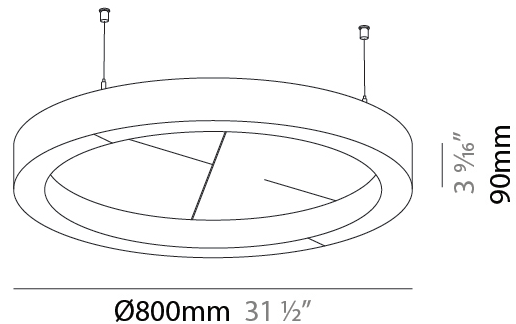

GENERAL

Series: Glorious Slim Acoustic
Brand: Prolicht
Division: Architectural
Mounting Type: Suspension
Mounting Location: Ceiling
Subcategory: Acoustic

PHYSICAL

Shape: Round
Length (mm): 800
Length (in): 31 1/2
Width (mm): 90
Width (in): 3 9/16
Light Distribution: Direct
Weight (kg): 9.026
Weight (lbs): 19.90
Diffuser: PMMA - Opal / Micro-Prism
Fixture Finish: SSR / BKV / CWI / CRY / HAB / UFT / ITA / RUA / FTG / MYG / LOD / PUS / FRO / FUP / KIA / POP / BLS / SPG / MEY / GOH / GUM / CHC / COM / ABZ / JAG / OBR / MOS / ROR
Accent Finish: ANC / ASH / BNA / BTC / BZE / CEL / EGG / EVG / FOG / FOS / FST / FUA / IRI / IRO / KHA / LIC / LIM / MER / MSN / MUS / ONX / PEA / PLU / POL / PPY / RAY / ROY / RST / STE / SWD / TAN / TAU
Fixture Material: Aluminum
Cable Details: 2 000mm / 78 3/4" or 6 000mm / 236 1/4" Transparent Cable

ELECTRICAL

Lamp Type: LED (Zhaga Standard)
Input Wattage (W): 52.1
Total Output Wattage (W): 47.3
Dimming: Non-Dimmable
Driver Included: Yes
Driver Location: Integrated
Driver Type: Constant Current - Universal
Driver Class: Class 2
Input Voltage (V): 120 - 277

LED

Color Temperature (°K): 2700 / 3000 / 3500 / 4000
Max. Delivered Lumen (lm): 6237 / 6388 / 4979 / 6768
Nominal Lumen (lm): 7955 / 8148 / 6351 / 8632
CRI: >90 CRI
Lamp Life (hrs): 50000

OPTICAL

RATINGS AND CERTIFICATIONS

Certified By: CSA Certified to UL and CSA Standards
IP rating: IP20