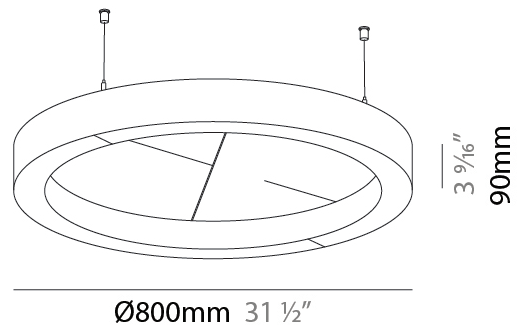

GENERAL

Series: Glorious Slim Acoustic
Brand: Prolight
Division: Architectural
Mounting Type: Suspension
Mounting Location: Ceiling
Subcategory: Acoustic

PHYSICAL

Shape: Round
Length (mm): 800
Length (in): 31 1/2
Width (mm): 90
Width (in): 3 9/16
Light Distribution: Direct / Indirect
Weight (kg): 9.026
Weight (lbs): 19.90

Diffuser: PMMA - Opal / Micro-Prism
Fixture Finish: SSR / BKV / CWI / CRY / HAB / UFT / ITA / RUA / FTG / MYG / LOD / PUS / FRO / FUP / KIA / POP / BLS / SPG / MEY / GOH / GUM / CHC / COM / ABZ / JAG / OBR / MOS / ROR
Accent Finish: ANC / ASH / BNA / BTC / BZE / CEL / EGG / EVG / FOG / FOS / FST / FUA / IRI / IRO / KHA / LIC / LIM / MER / MSN / MUS / ONX / PEA / PLU / POL / PPY / RAY / ROY / RST / STE / SWD / TAN / TAU

Fixture Material: Aluminum
Cable Details: 2 000mm / 78 3/4" or 6 000mm / 236 1/4" Transparent Cable

ELECTRICAL

Lamp Type: LED (Zhaga Standard)
Input Wattage (W): 77
Total Output Wattage (W): 70
Dimming: Non-Dimmable
Driver Included: Yes
Driver Location: Integrated
Driver Type: Constant Current - Universal
Driver Class: Class 2
Input Voltage (V): 120 - 277

LED

Color Temperature (°K): 2700 / 3000 / 3500 / 4000
Max. Delivered Lumen (lm): Max 9579
Nominal Lumen (lm): Max 12223
CRI: >90 CRI
Lamp Life (hrs): 50000

OPTICAL

RATINGS AND CERTIFICATIONS

Certified By: CSA Certified to UL and CSA Standards
IP rating: IP20