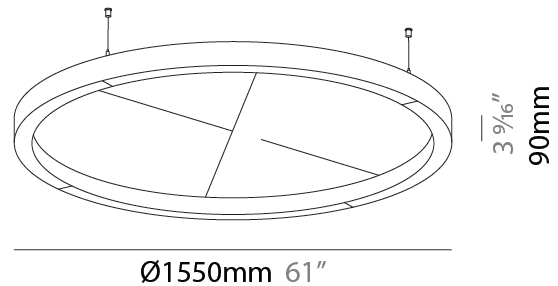

GENERAL

Series: Glorious Slim Acoustic
Brand: Prolicht
Division: Architectural
Mounting Type: Suspension
Mounting Location: Ceiling
Subcategory: Acoustic

PHYSICAL

Shape: Round
Length (mm): 1550
Length (in): 61
Width (mm): 90
Width (in): 3 9/16
Light Distribution: Direct
Diffuser: [PMMA - Opal / Micro-Prism](#)
Fixture Finish: [SSR / BKV / CWI / CRY / HAB / UFT / ITA / RUA / FTG / MYG / LOD / PUS / FRO / FUP / KIA / POP / BLS / SPG / MEY / GOH / GUM / CHC / COM / ABZ / JAG / OBR / MOS / ROR](#)
Accent Finish: [ANC / ASH / BNA / BTC / BZE / CEL / EGG / EVG / FOG / FOS / FST / FUA / IRI / IRO / KHA / LIC / LIM / MER / MSN / MUS / ONX / PEA / PLU / POL / PPY / RAY / ROY / RST / STE / SWD / TAN / TAU](#)
Fixture Material: Aluminum
Cable Details: [2 000mm / 78 3/4" or 6 000mm / 236 1/4" Transparent Cable](#)

ELECTRICAL

Lamp Type: LED (Zhaga Standard)
Input Wattage (W): 104.2
Total Output Wattage (W): 94.5
Dimming: [Non-Dimmable](#)
Driver Included: Yes
Driver Location: Integrated
Driver Type: Constant Current - Universal
Driver Class: Class 2
Input Voltage (V): 120 - 277

LED

Color Temperature (°K): [2700 / 3000 / 3500 / 4000](#)
Max. Delivered Lumen (lm): 12474 / 12777 / 9959 / 13535
Nominal Lumen (lm): 15910 / 16927 / 12702 / 17624
CRI: >90 CRI
Lamp Life (hrs): 50000

OPTICAL

RATINGS AND CERTIFICATIONS

Certified By: CSA Certified to UL and CSA Standards
IP rating: IP20