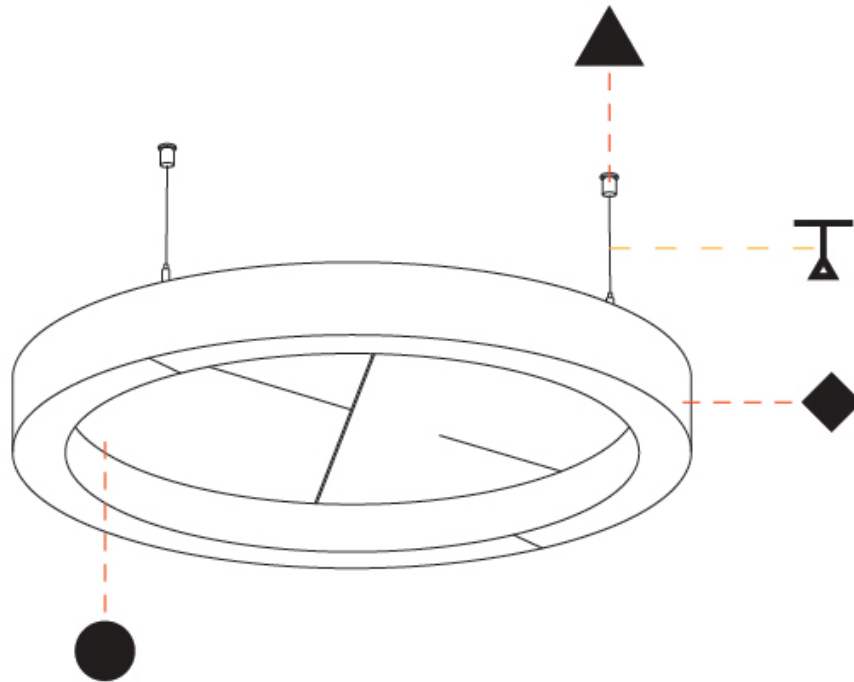

GLORIOUS SLIM ACOUSTIC SUSPENSION

A300728-

PROJECT	_____
TYPE	_____
SPECIFIER	_____
QUANTITY	_____
DATE	_____

A