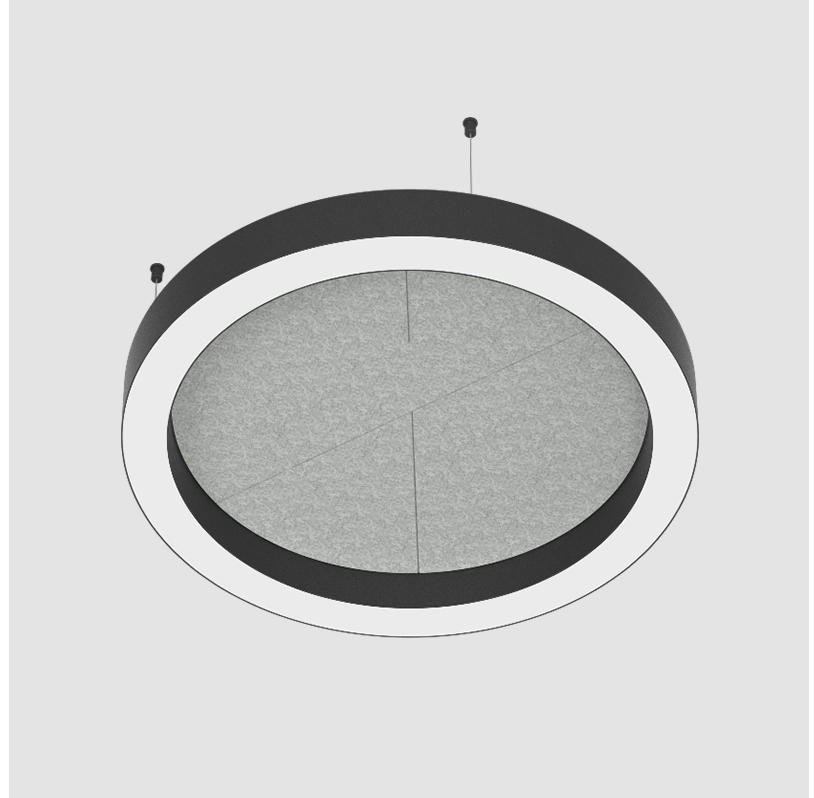

GENERAL

Series: Glorious Slim Acoustic
Brand: Prolight
Division: Architectural
Mounting Type: Suspension
Mounting Location: Ceiling
Subcategory: Acoustic

PHYSICAL

Shape: Round
Length (mm): 800
Length (in): 31 1/2
Width (mm): 90
Width (in): 3 9/16
Light Distribution: Direct / Indirect
Weight (kg): 9.026
Weight (lbs): 19.90

Diffuser: PMMA - Opal / Micro-Prism
Fixture Finish: SSR / BKV / CWI / CRY / HAB / UFT / ITA / RUA / FTG / MYG / LOD / PUS / FRO / FUP / KIA / POP / BLS / SPG / MEY / GOH / GUM / CHC / COM / ABZ / JAG / OBR / MOS / ROR
Accent Finish: ANC / ASH / BNA / BTC / BZE / CEL / EGG / EVG / FOG / FOS / FST / FUA / IRI / IRO / KHA / LIC / LIM / MER / MSN / MUS / ONX / PEA / PLU / POL / PPY / RAY / ROY / RST / STE / SWD / TAN / TAU

Fixture Material: Aluminum
Cable Details: 2 000mm / 78 3/4" or 6 000mm / 236 1/4" Transparent Cable

ELECTRICAL

Lamp Type: LED (Zhaga Standard)
Input Wattage (W): 77
Total Output Wattage (W): 70
Dimming: Non-Dimmable
Driver Included: Yes
Driver Location: Integrated
Driver Type: Constant Current - Universal
Driver Class: Class 2
Input Voltage (V): 120 - 277

LED

Color Temperature (°K): 2700 / 3000 / 3500 / 4000
Max. Delivered Lumen (lm): Max 9579
Nominal Lumen (lm): Max 12223
CRI: >90 CRI
Lamp Life (hrs): 50000

OPTICAL

RATINGS AND CERTIFICATIONS

Certified By: CSA Certified to UL and CSA Standards
IP rating: IP20